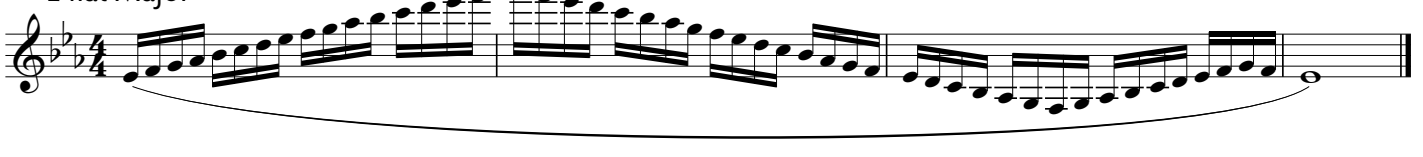

E flat Major