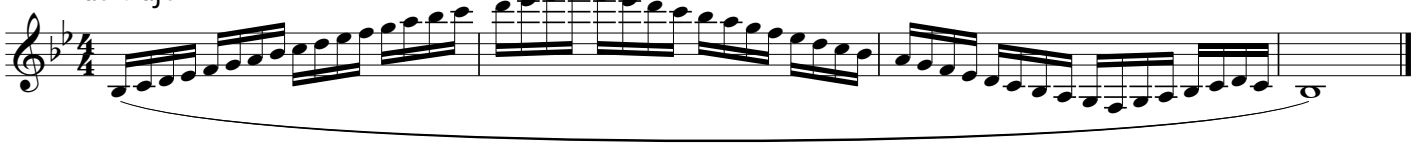

B flat Major